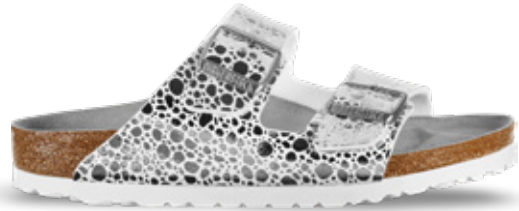

1008869 1008870 35-43
ARIZONA | METALLIC STONES SILVER | BIRKO-FLOR

SPRING/
SUMMER BIRKO
FLOR