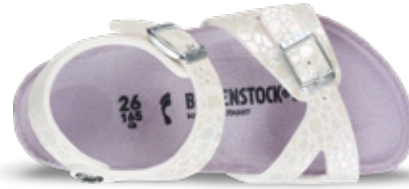

1008166 1008167 24-34 35-39
TAORMINA | METALLIC STONES WHITE | MICROFIBER

SPRING/
SUMMER BIRKO
FLOR

1008262 1008263 24-34 35-39
TAORMINA | METALLIC STONES PINK | MICROFIBER

SPRING/
SUMMER BIRKO
FLOR

1008196 1008197 24-34 35-39
RIO | METALLIC STONES WHITE | MICROFIBER