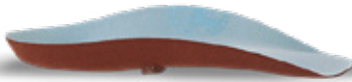

THE BLUE FOOTBED®

Slip on your shoes and live life to the fullest: with the Blue Footbed®, your gait will be comfortable and anatomically correct. And because even people with the same shoe size often have different toe lengths, the footbed is also available in a slightly shorter version.

BLUE
FOOTBED®

☞ 1001156 ☞ 1001157 ☞ 1001158

35-48

BLUE FOOTBED® TRADITION

For shoes with a heel.